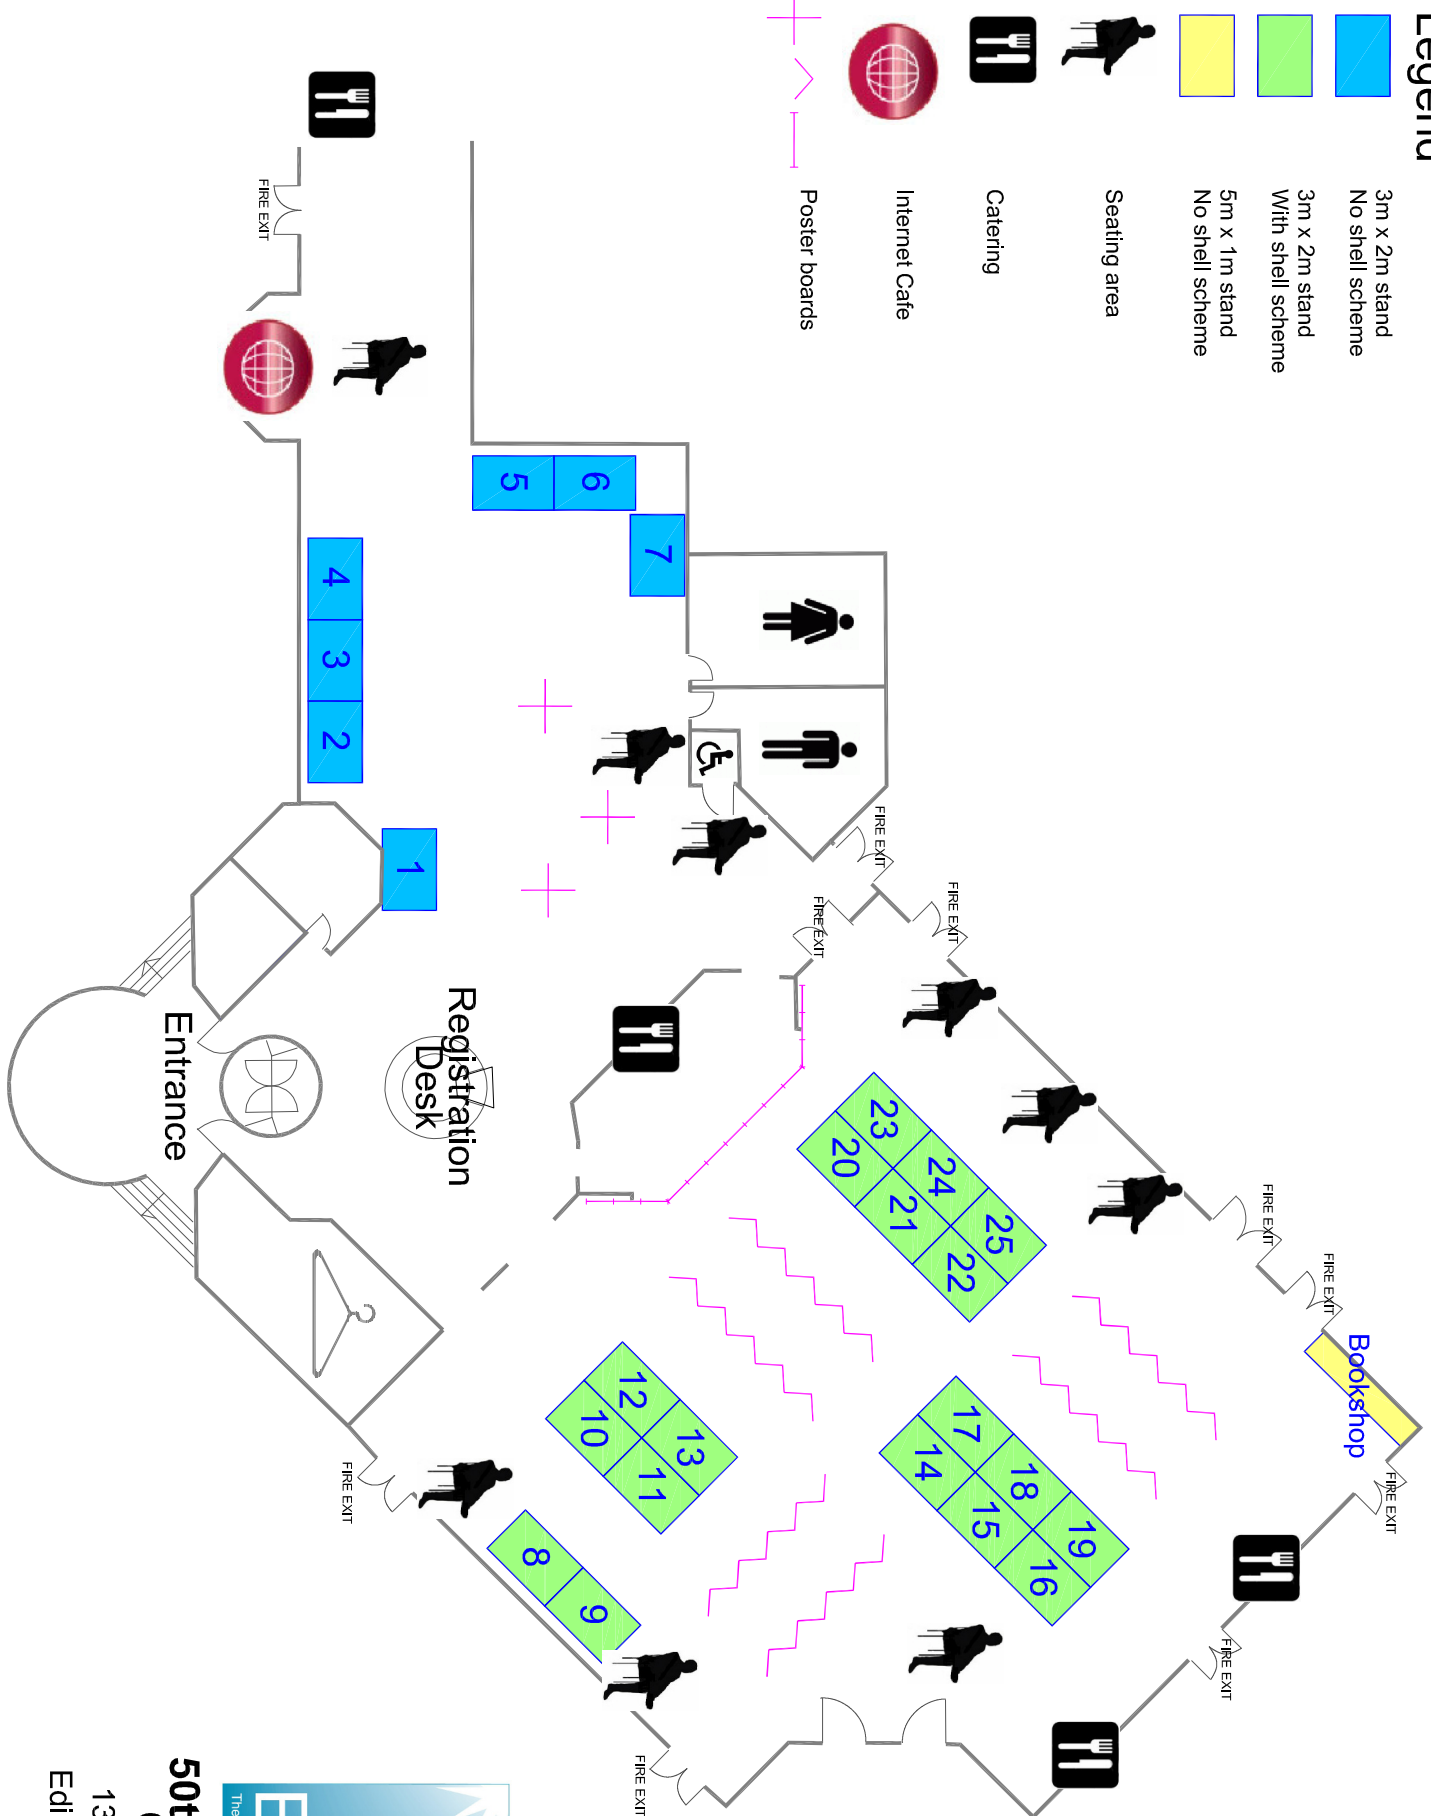

Legend

-  3m x 2m stand
No shell scheme
-  3m x 2m stand
With shell scheme
-  5m x 1m stand
No shell scheme
-  Seating area
-  Catering
-  Internet Cafe
-  Poster boards

50th Anniversary Conference
13 - 15th June 2010
Edinburgh Conference Centre